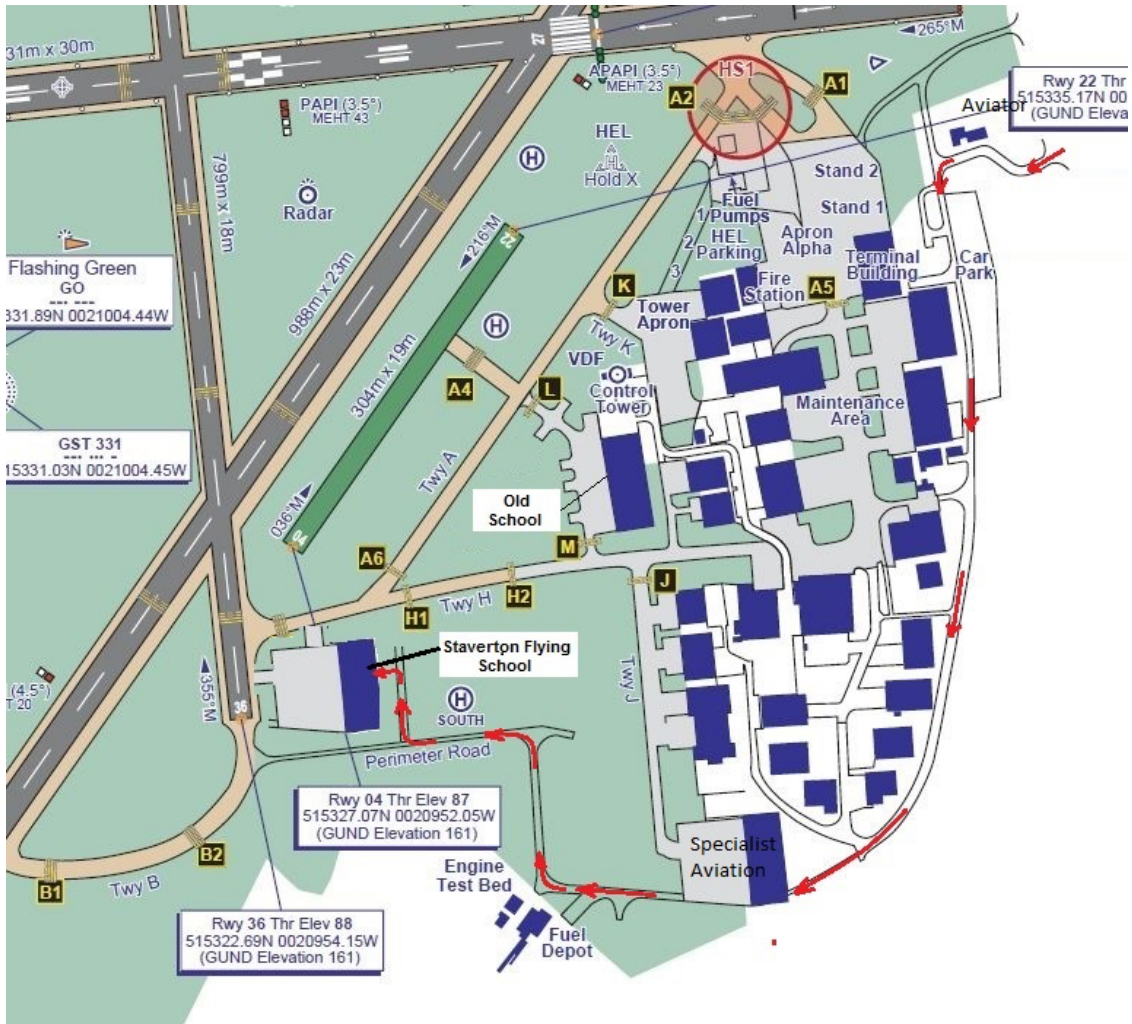

STAVERTON FLYING SCHOOL

@ *Skypark*

Directions to Staverton Flying School:

Gloucestershire Airport is signposted from Junctions 10 and 11 of the M5 and the A40.

Once you enter the airport, turn left and follow the road, passing the Terminal Building and main car park. Continue along. Then take the road to the **left** of the Specialist Aviation Services building. Continue on this road, passing the Jet Test Centre on your left hand side.