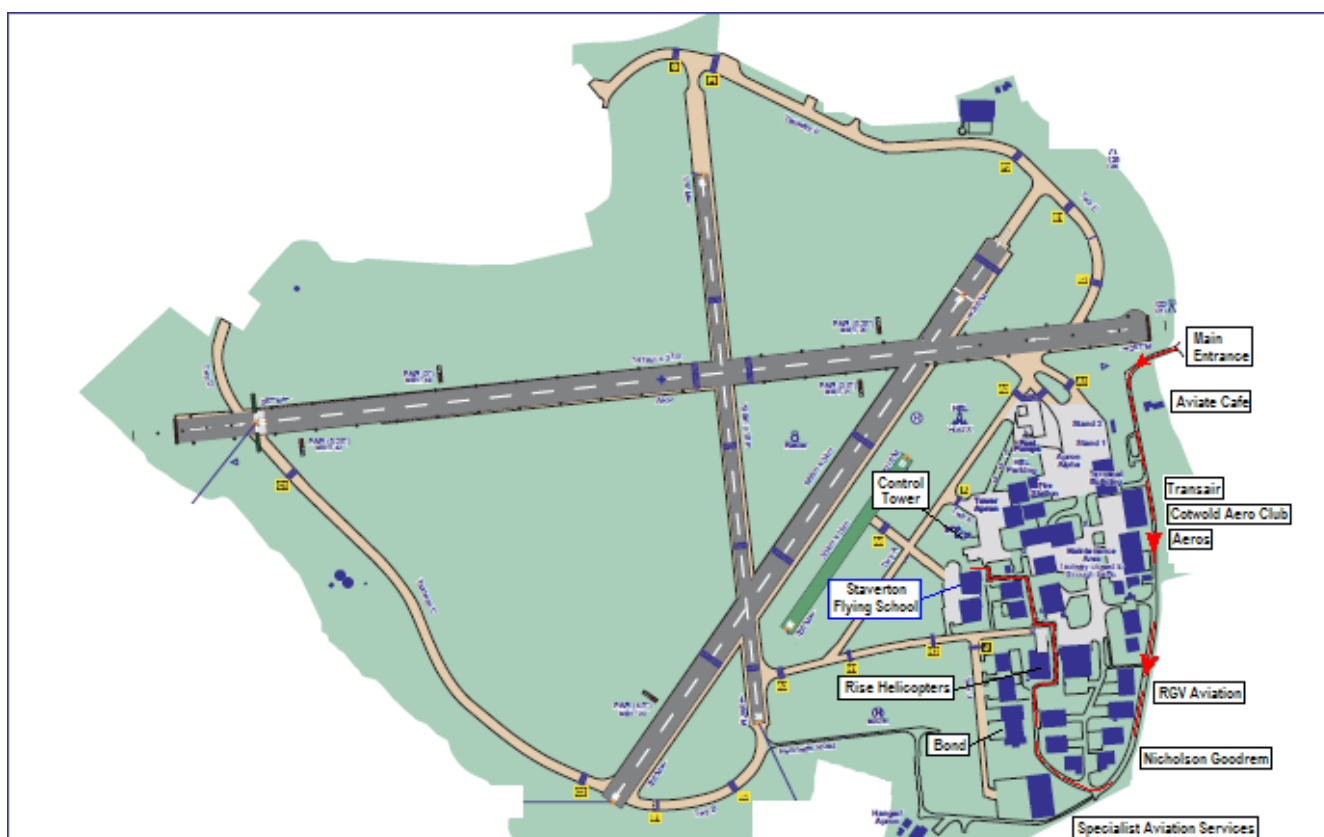

Directions to Staverton Flying School:

Gloucestershire Airport is signposted from Junctions 10 and 11 of the M5 and the A40.

Once you enter the airport follow the road past the Aviator Restaurant, past the Terminal Building and main carpark, keep going along this road. You will eventually come to a fork in the road. Continue straight, bearing left past The Jet Center. Staverton Flying School is at the very end of this road.